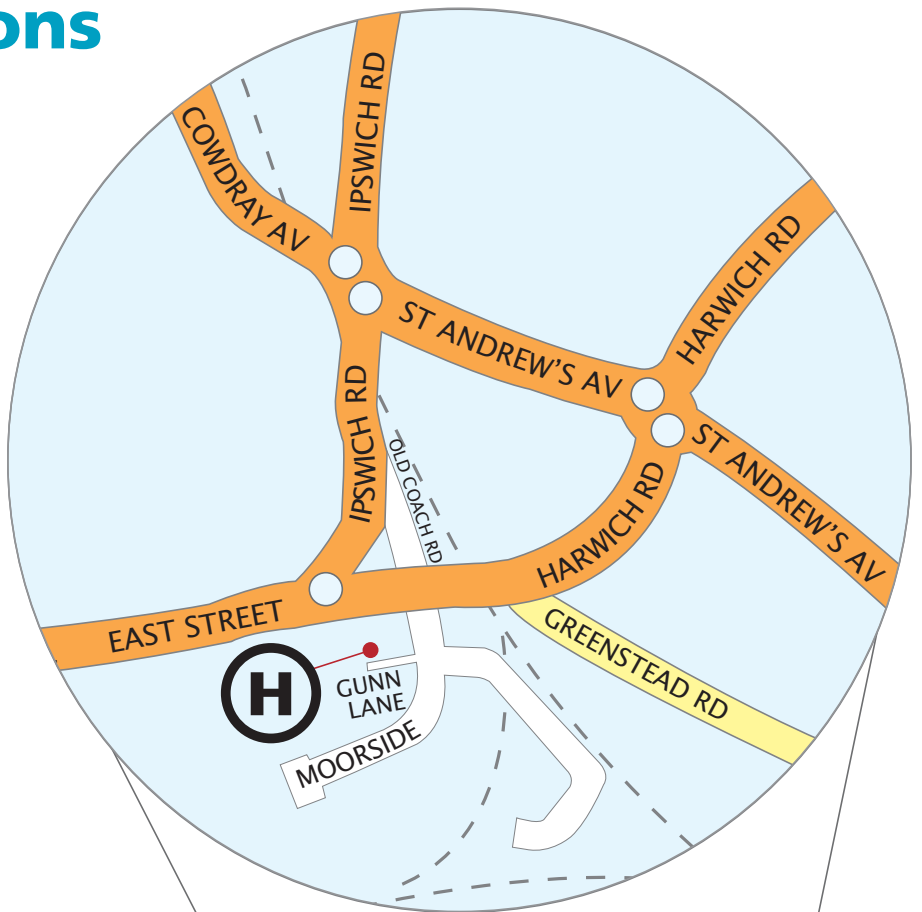

# Directions

From north bound A12 take the main Colchester exit onto A604  
From Ipswich take the main Colchester A1232 exit onto Ipswich Road.

From East Street turn into Moorside, on the left there is an electrical shop and on the right there is a small lane, this is Gunn Lane, follow the lane down until you come to Hughes & Co Design.