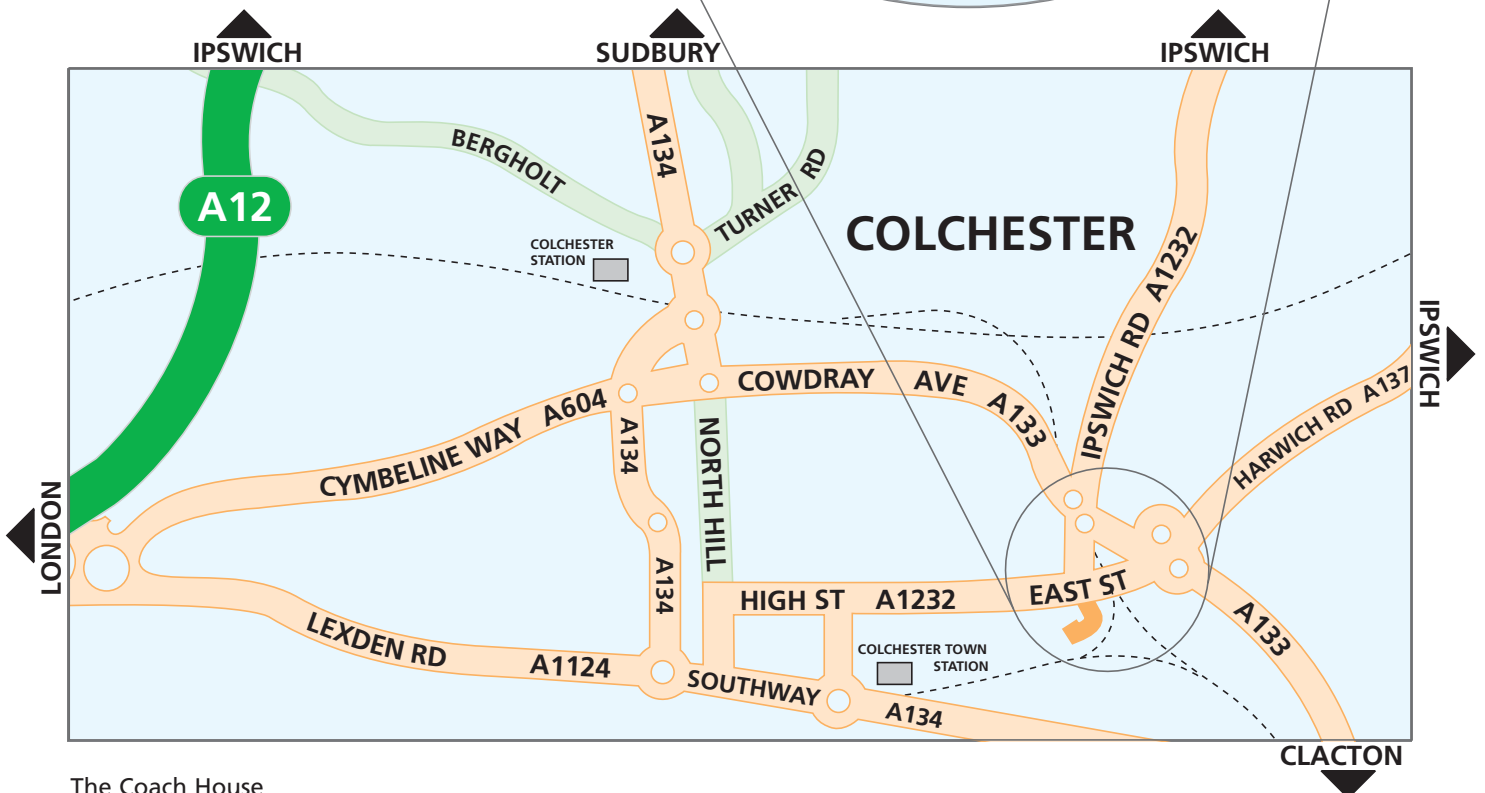

# Directions

From north bound A12 take the main Colchester exit onto A604  
From Ipswich take the main Colchester A1232 exit onto Ipswich Road.

From East Street turn into Moorside, on the left there is an electrical shop and on the right there is a small lane, this is Gunn Lane, follow the lane down until you come to Hughes & Co Design.