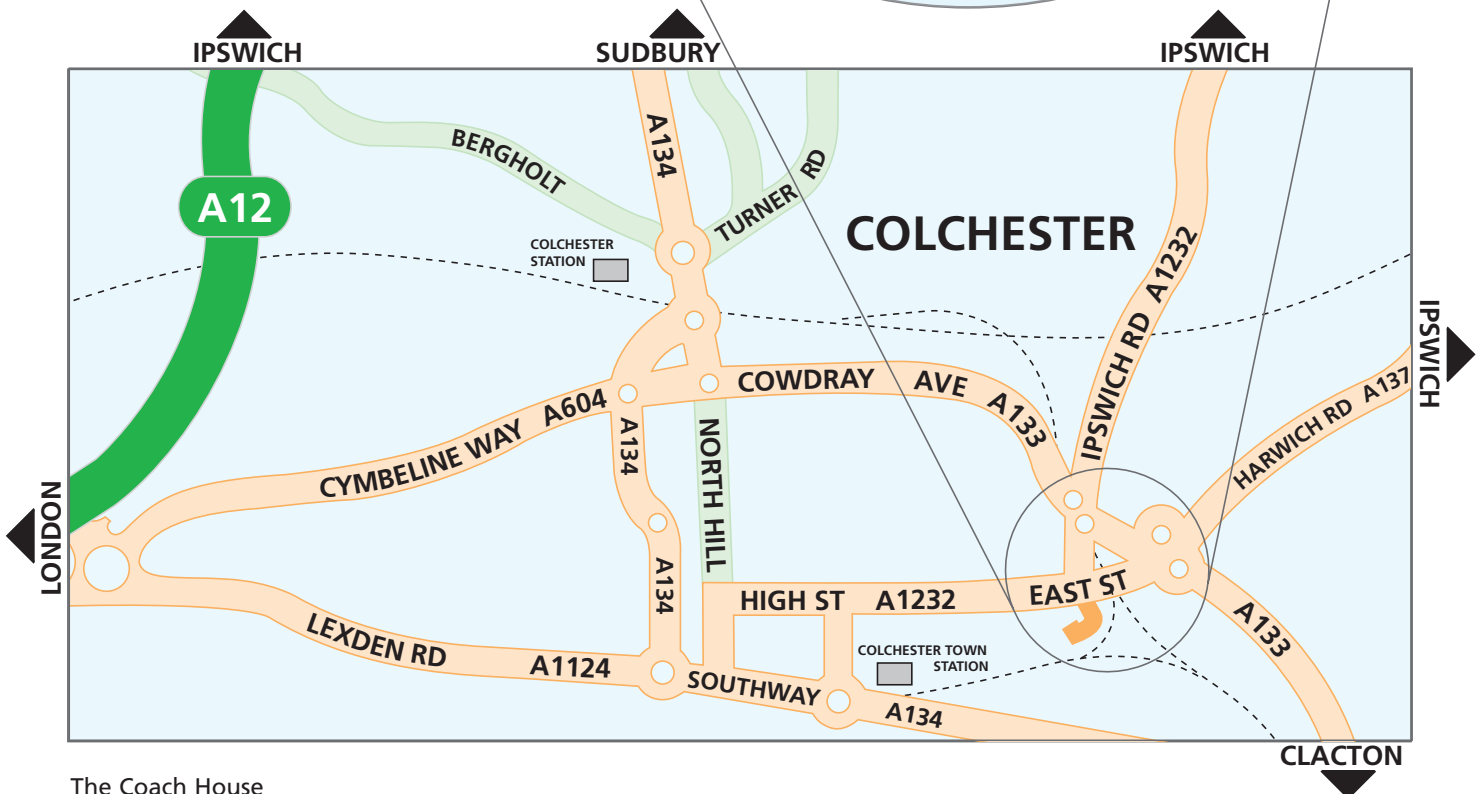

# Directions

From north bound A12 take the main Colchester exit onto A604

From Ipswich take the main Colchester A1232 exit onto Ipswich Road.

From East Street turn into Moorside, on the left there is an electrical shop and on the right there is a small lane, this is Gunn Lane, follow the lane down until you come to Hughes & Co Design.