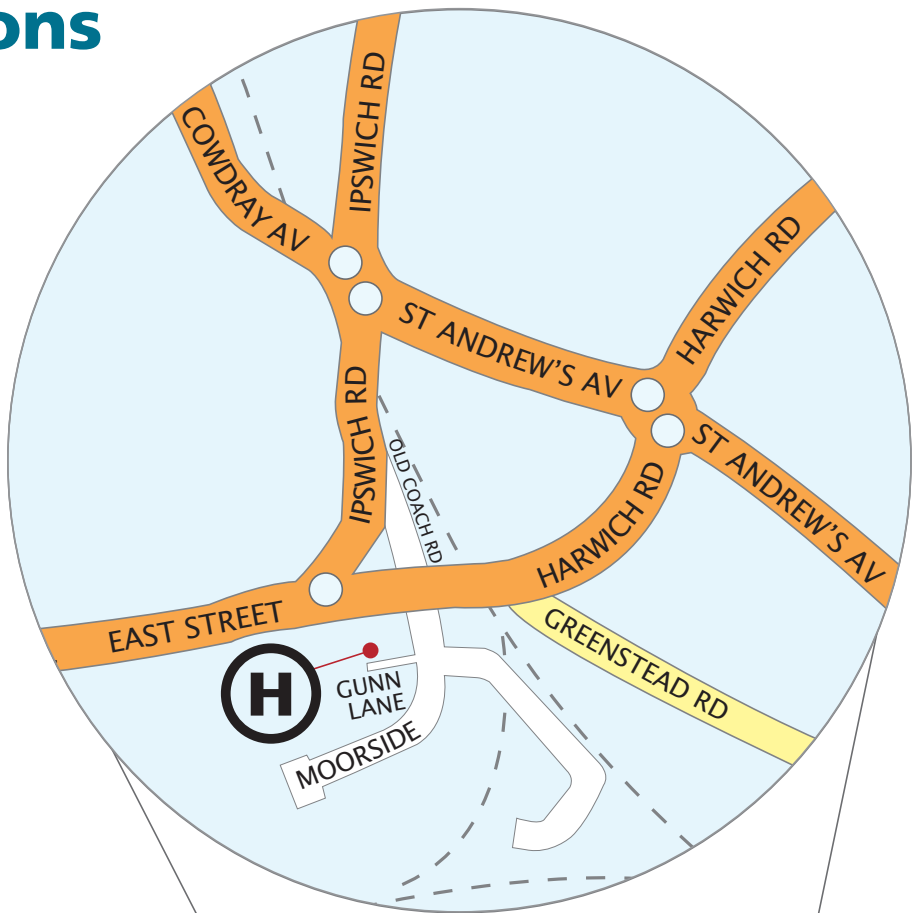

# Directions

From north bound A12 take the main Colchester exit onto A604

From Ipswich take the main Colchester A1232 exit onto Ipswich Road.

From East Street turn into Moorside, on the left there is an electrical shop and on the right there is a small lane, this is Gunn Lane, follow the lane down until you come to Hughes & Co Design.